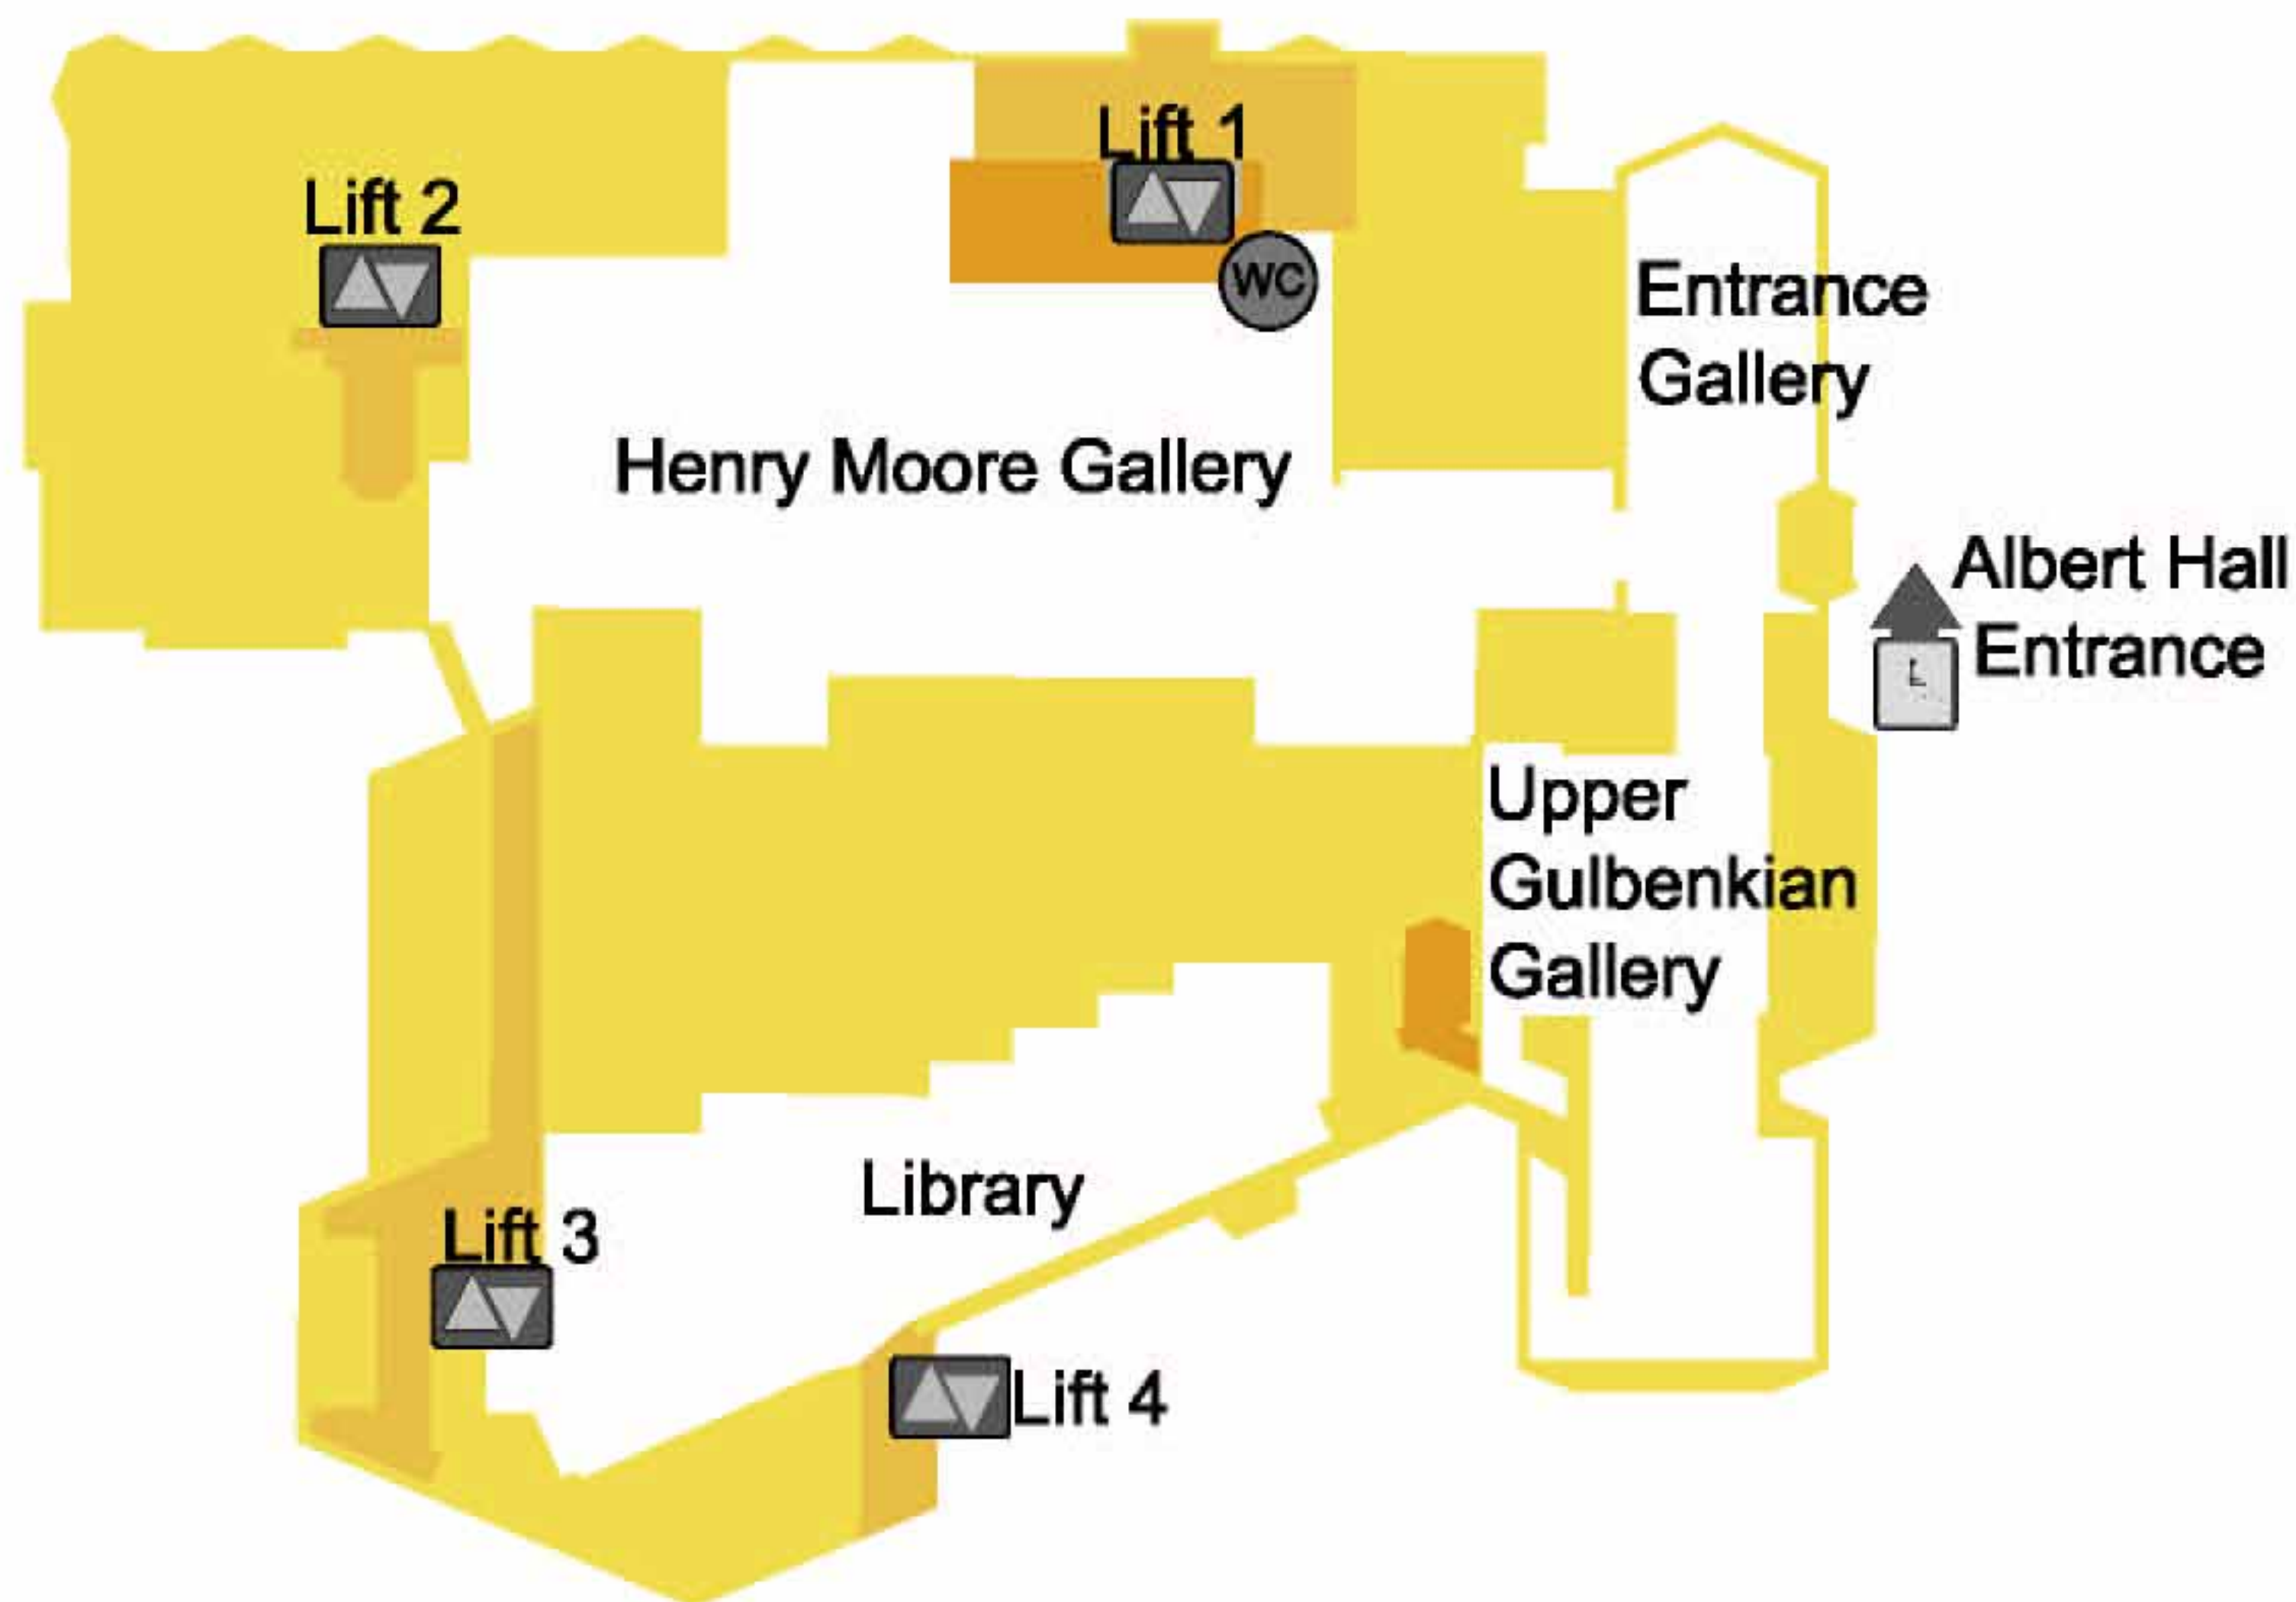

Ground Floor

Kensington Gore

Jay Mews

-  Lift access
-  Wheelchair ramp
-  Accessible Toilets
-  Wheelchair lift